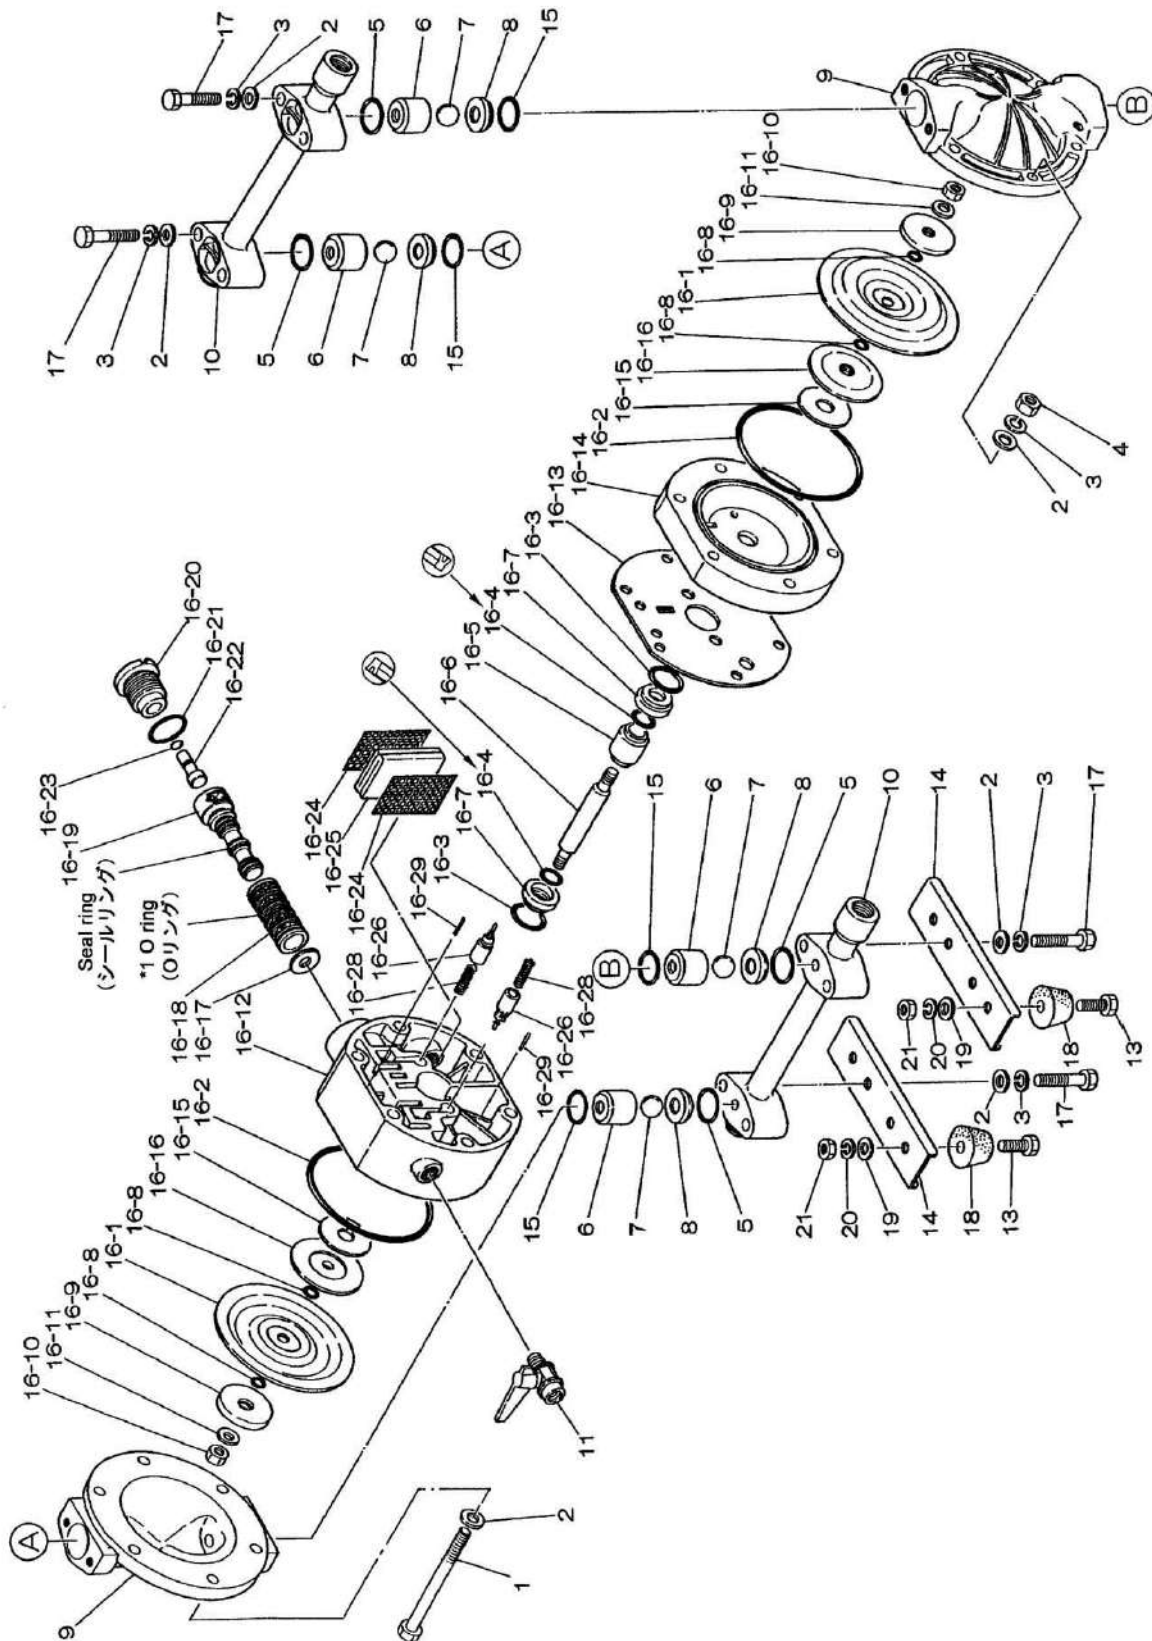

Fluid contact Portion : Aluminum type
 Stainless-steel type

Ref.No.	Parts No.	Description	Parts Component	Remark	Order Qty
1	683171	BOLT	6		
2	631329	PLAIN WASHER	20		
3	681300	SPRING LOCK WASHER	14		
4	628012	NUT	6		
5	643025	O RING	4		
6	771523	VALVE STOPPER	4		
7	771524	BALL	4		
8	711227	VALVE SEAT	4		
9	711226	OUT CHAMBER	2		
10	643017	O RING	2	This is not available individually. Please order 802707 MANIFOLD ASSY (Parts Component 2).	
	711513	CAP	2		
	711514	MANIFOLD	2		
11	682771	BALL VALVE	1		
13	621102	BOLT	4		
14	711405	BASE	2		
15	643130	O RING	4		
16	802992	BODY ASSEMBLY	1		
17	682727	BOLT	8		
18	771123	CUSHION	4		
19	631328	PLAIN WASHER	4		
20	681855	SPRING LOCK WASHER	4		
21	628010	NUT	4		

NOTE 1)NDP-15B□H, B□S don't use No.16-8"O-ring"

■ Parts List

BODY ASSEMBLY

Ref.No.	Parts No.	Description	Parts Component	Remark	Order Qty
16-1	770933	DIAPHRAGM	2		
16-2	640144	O RING	2		
16-3	640020	O RING	2		
16-4	684284	PACKING	2		
16-5	771337	GUIDE	1		
16-6	710578	CENTER ROD	1		
16-7	771336	BUSHING	2		
16-8	643005	O RING	4		
16-9	708770	CENTER DISK	2		
16-10	681849	NUT	2		
16-11	684916	CONED DISK SPRING	2		
16-12	780028	BODY A	1		
16-13	771347	GASKET	1		
16-14	780030	BODY B	1		
16-15	771342	CUSHION	2		
16-16	771344	CENTER DISK	2		
16-17,16-19	771483	CUSHION	2	This is available with a set as 802835 "C-SPOOL ASSY" (Parts Component 1). This is also available individually.	
16-18	683123	O RING	6		
	714683	SLEEVE	1	This is not available individually. Please order 804249 SLEEVE ASSY (Parts Component 1).	
16-19	683113	NUT	1	This is not available individually. Please order 802835 C-SPOOL ASSY (Parts Component 1).	
	711611	SPOOL	1		
	711612	C SPRING	2		
	771484	SEAL RING	5		
	771531	SPRING HOLDER	1		
	771627	BLOCK	1		
16-20	771695	CAP	1		
16-21	640022	O RING	1		
16-22	771350	RESET BUTTON	1		
16-23	640002	O RING	1		
16-24	771589	MESH	2		
16-25	771465	SILENCER	1		
16-26	832141	PILOT VALVE ASSEMBLY	2		
16-28	710577	SPRING	2		
16-29	632752	SPRING PIN	2		